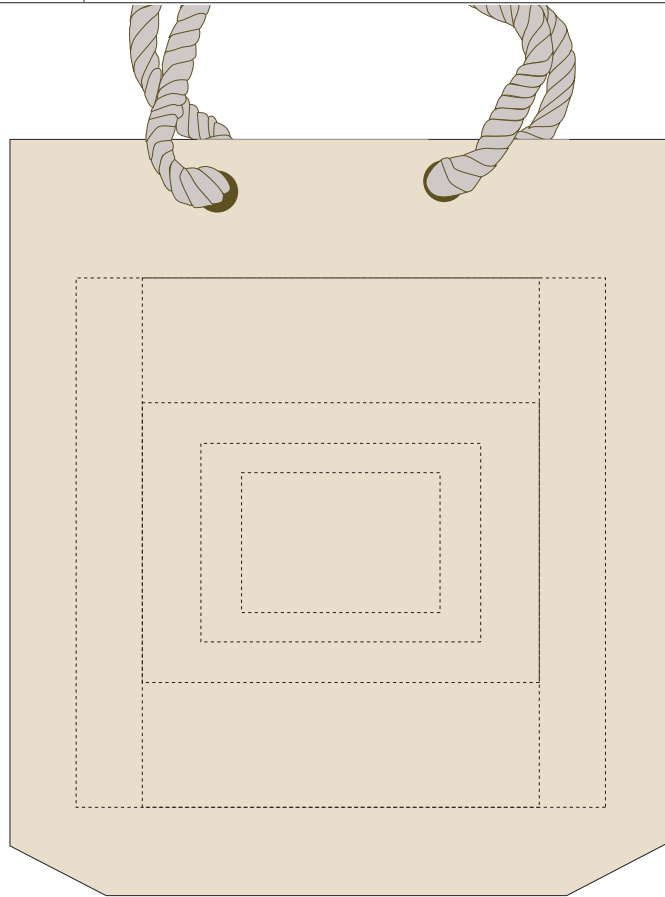

JOB NO. XXXXXX

RB1038 - Byron Beach Tote

Product Colour/s (Please specify product colour/s here)	Product Size 350mm W x 400mm H	Actual Print Size (Please specify actual print size here)
Print colour/s (Please specify print colour/s here)	Print Method <input type="checkbox"/> Screen Print: 280mm W x 280mm H <input type="checkbox"/> Digital Transfer: 105mm W x 74mm H <input type="checkbox"/> Digital Transfer: 148mm W x 105mm H <input type="checkbox"/> Digital Transfer: 210mm W x 148mm H <input type="checkbox"/> Digital Transfer: 210mm W x 280mm H	

QTY:

ARTWORK (25% approx.)

NEW/REPEAT ORDER/REDO/BACK ORDER

Additional Notes/Art Instructions:

Disclaimer:

Colour proofs are to be used as a guide only.
Line drawing is for approximate print positional guide only.
Please familiarise yourself with the product prior to approving.
It is not intended to be an exact scale or detailed representation.
Small details or text, including ®©™, may fill in and not be legible.
Dotted lines will not be printed and are for maximum print guide only.
The fine lines and details in your logo may not be able to be produced clearly.